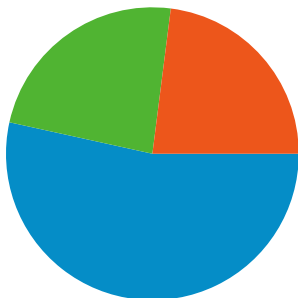

Traffic Sources Overview

- **Referring Sites**
  837 (53.45%)
- **Direct Traffic**
  369 (23.56%)
- **Search Engines**
  360 (22.99%)

Content Overview

Pages	Pageviews	% Pageviews
/	1,477	42.64%
/ndtowers.html	279	8.05%
/bimimis.html	157	4.53%
/media/videos/winchsesh01/	151	4.36%
/sstowers.html	144	4.16%