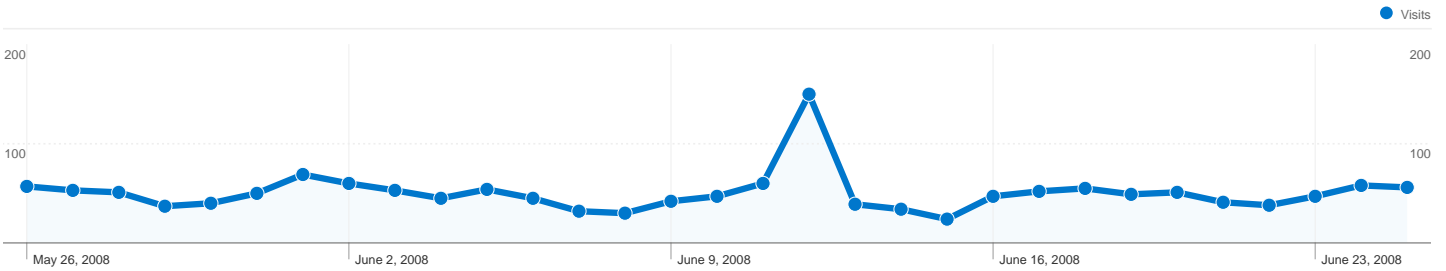

Site Usage

1,566 Visits

61.11% Bounce Rate

3,464 Pageviews

00:03:54 Avg. Time on Site

2.21 Pages/Visit

43.04% % New Visits

Visitors Overview

744 people visited this site

-  **1,566** Visits
-  **744** Absolute Unique Visitors
-  **3,464** Pageviews
-  **2.21** Average Pageviews
-  **00:03:54** Time on Site
-  **61.11%** Bounce Rate
-  **43.10%** New Visits

All traffic sources sent a total of 1,566 visits

-  **23.56%** Direct Traffic
-  **53.45%** Referring Sites
-  **22.99%** Search Engines

Top Traffic Sources

Sources	Visits	% visits	Keywords	Visits	% visits
(direct) ((none))	369	23.56%	nvs speakers	13	3.61%
wakelv.com (referral)	368	23.50%	las vegas wakeboarding	11	3.06%
google (organic)	249	15.90%	wake towers	9	2.50%
wakeworld.com (referral)	229	14.62%	wakeboard las vegas	9	2.50%
mycontactform.com (referral)	93	5.94%	new dimension towers	8	2.22%

1,566 visits came from 24 countries/territories

Site Usage						
Visits	Pages/Visit	Avg. Time on Site	% New Visits	Bounce Rate		
1,566 % of Site Total: 100.00%	2.21 Site Avg: 2.21 (0.00%)	00:03:54 Site Avg: 00:03:54 (0.00%)	43.10% Site Avg: 43.04% (0.15%)	61.11% Site Avg: 61.11% (0.00%)		
Country/Territory	Visits	Pages/Visit	Avg. Time on Site	% New Visits	Bounce Rate	
United States	1,485	2.21	00:04:02	40.20%	61.21%	
Canada	34	2.88	00:01:05	97.06%	52.94%	
France	7	1.14	00:00:04	85.71%	85.71%	
United Kingdom	6	2.50	00:07:15	100.00%	33.33%	
Australia	5	1.40	00:00:04	100.00%	80.00%	
Germany	4	1.25	00:00:05	75.00%	75.00%	
Portugal	3	1.67	00:00:07	100.00%	66.67%	
Hong Kong	3	2.67	00:04:59	100.00%	33.33%	
Netherlands	2	1.50	00:00:05	100.00%	50.00%	
Italy	2	2.50	00:00:16	100.00%	50.00%	