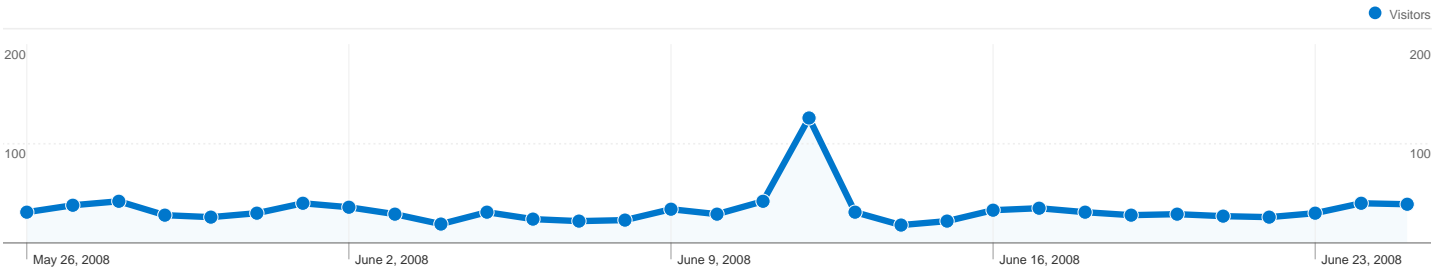

Site Usage

1,566 Visits

61.11% Bounce Rate

3,464 Pageviews

00:03:54 Avg. Time on Site

2.21 Pages/Visit

43.04% % New Visits

Visitors Overview

744 people visited this site

-  **1,566** Visits
-  **744** Absolute Unique Visitors
-  **3,464** Pageviews
-  **2.21** Average Pageviews
-  **00:03:54** Time on Site
-  **61.11%** Bounce Rate
-  **43.10%** New Visits

All traffic sources sent a total of 1,566 visits

-  **23.56%** Direct Traffic
-  **53.45%** Referring Sites
-  **22.99%** Search Engines

Top Traffic Sources

Sources	Visits	% visits	Keywords	Visits	% visits
(direct) ((none))	369	23.56%	nvs speakers	13	3.61%
wakelv.com (referral)	368	23.50%	las vegas wakeboarding	11	3.06%
google (organic)	249	15.90%	wake towers	9	2.50%
wakeworld.com (referral)	229	14.62%	wakeboard las vegas	9	2.50%
mycontactform.com (referral)	93	5.94%	new dimension towers	8	2.22%

1,566 visits came from 24 countries/territories

Site Usage						
Visits	Pages/Visit	Avg. Time on Site	% New Visits	Bounce Rate		
1,566 % of Site Total: 100.00%	2.21 Site Avg: 2.21 (0.00%)	00:03:54 Site Avg: 00:03:54 (0.00%)	43.10% Site Avg: 43.04% (0.15%)	61.11% Site Avg: 61.11% (0.00%)		
Country/Territory	Visits	Pages/Visit	Avg. Time on Site	% New Visits	Bounce Rate	
United States	1,485	2.21	00:04:02	40.20%	61.21%	
Canada	34	2.88	00:01:05	97.06%	52.94%	
France	7	1.14	00:00:04	85.71%	85.71%	
United Kingdom	6	2.50	00:07:15	100.00%	33.33%	
Australia	5	1.40	00:00:04	100.00%	80.00%	
Germany	4	1.25	00:00:05	75.00%	75.00%	
Portugal	3	1.67	00:00:07	100.00%	66.67%	
Hong Kong	3	2.67	00:04:59	100.00%	33.33%	
Netherlands	2	1.50	00:00:05	100.00%	50.00%	
Italy	2	2.50	00:00:16	100.00%	50.00%	