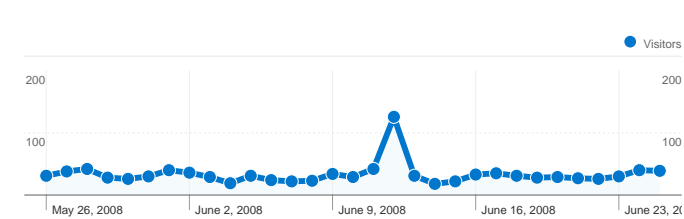

Site Usage

1,566 Visits

61.11% Bounce Rate

3,464 Pageviews

00:03:54 Avg. Time on Site

2.21 Pages/Visit

43.04% % New Visits

Visitors Overview

744 people visited this site

-  **1,566** Visits
-  **744** Absolute Unique Visitors
-  **3,464** Pageviews
-  **2.21** Average Pageviews
-  **00:03:54** Time on Site
-  **61.11%** Bounce Rate
-  **43.10%** New Visits

All traffic sources sent a total of 1,566 visits

-  **23.56%** Direct Traffic
-  **53.45%** Referring Sites
-  **22.99%** Search Engines

Top Traffic Sources

Sources	Visits	% visits	Keywords	Visits	% visits
(direct) ((none))	369	23.56%	nvs speakers	13	3.61%
wakelv.com (referral)	368	23.50%	las vegas wakeboarding	11	3.06%
google (organic)	249	15.90%	wake towers	9	2.50%
wakeworld.com (referral)	229	14.62%	wakeboard las vegas	9	2.50%
mycontactform.com (referral)	93	5.94%	new dimension towers	8	2.22%

1,566 visits came from 24 countries/territories

Site Usage						
Visits	Pages/Visit	Avg. Time on Site	% New Visits	Bounce Rate		
1,566 % of Site Total: 100.00%	2.21 Site Avg: 2.21 (0.00%)	00:03:54 Site Avg: 00:03:54 (0.00%)	43.10% Site Avg: 43.04% (0.15%)	61.11% Site Avg: 61.11% (0.00%)		
Country/Territory	Visits	Pages/Visit	Avg. Time on Site	% New Visits	Bounce Rate	
United States	1,485	2.21	00:04:02	40.20%	61.21%	
Canada	34	2.88	00:01:05	97.06%	52.94%	
France	7	1.14	00:00:04	85.71%	85.71%	
United Kingdom	6	2.50	00:07:15	100.00%	33.33%	
Australia	5	1.40	00:00:04	100.00%	80.00%	
Germany	4	1.25	00:00:05	75.00%	75.00%	
Portugal	3	1.67	00:00:07	100.00%	66.67%	
Hong Kong	3	2.67	00:04:59	100.00%	33.33%	
Netherlands	2	1.50	00:00:05	100.00%	50.00%	
Italy	2	2.50	00:00:16	100.00%	50.00%	