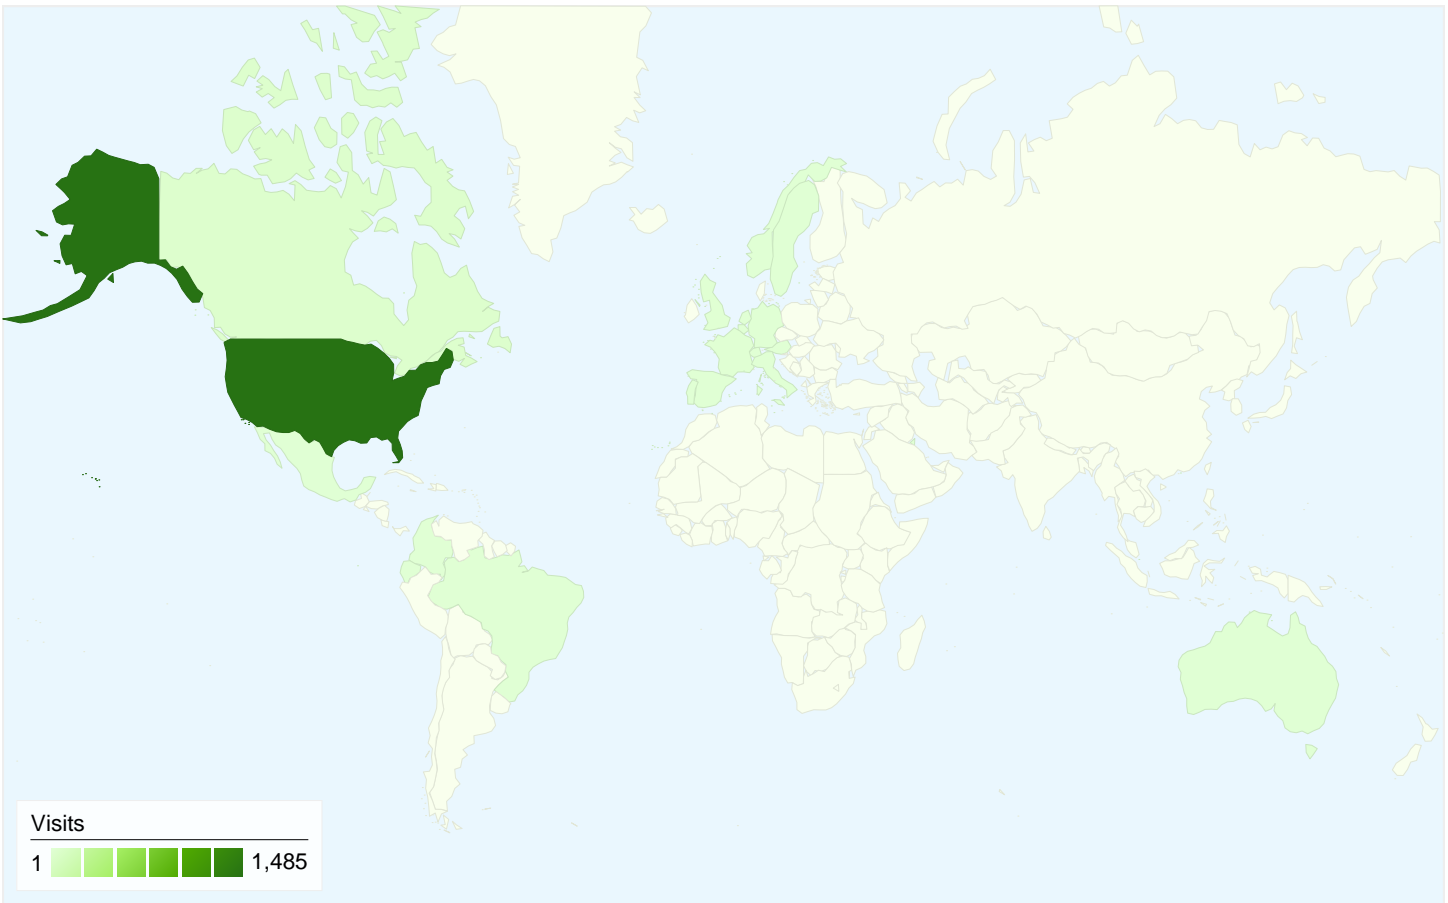

Visitors
744

Map Overlay world

Traffic Sources Overview

- **Referring Sites**
837 (53.45%)
- **Direct Traffic**
369 (23.56%)
- **Search Engines**
360 (22.99%)

Content Overview

Pages	Pageviews	% Pageviews
/	1,477	42.64%
/ndtowers.html	279	8.05%
/bimimis.html	157	4.53%
/media/videos/winchsesh01/	151	4.36%
/sstowers.html	144	4.16%

744 people visited this site

-  **1,566** Visits
-  **744** Absolute Unique Visitors
-  **3,464** Pageviews
-  **2.21** Average Pageviews
-  **00:03:54** Time on Site
-  **61.11%** Bounce Rate
-  **43.10%** New Visits

All traffic sources sent a total of 1,566 visits

-  **23.56%** Direct Traffic
-  **53.45%** Referring Sites
-  **22.99%** Search Engines

Top Traffic Sources

Sources	Visits	% visits	Keywords	Visits	% visits
(direct) ((none))	369	23.56%	nvs speakers	13	3.61%
wakelv.com (referral)	368	23.50%	las vegas wakeboarding	11	3.06%
google (organic)	249	15.90%	wake towers	9	2.50%
wakeworld.com (referral)	229	14.62%	wakeboard las vegas	9	2.50%
mycontactform.com (referral)	93	5.94%	new dimension towers	8	2.22%

1,566 visits came from 24 countries/territories

Site Usage						
Visits	Pages/Visit	Avg. Time on Site	% New Visits	Bounce Rate		
1,566 % of Site Total: 100.00%	2.21 Site Avg: 2.21 (0.00%)	00:03:54 Site Avg: 00:03:54 (0.00%)	43.10% Site Avg: 43.04% (0.15%)	61.11% Site Avg: 61.11% (0.00%)		
Country/Territory	Visits	Pages/Visit	Avg. Time on Site	% New Visits	Bounce Rate	
United States	1,485	2.21	00:04:02	40.20%	61.21%	
Canada	34	2.88	00:01:05	97.06%	52.94%	
France	7	1.14	00:00:04	85.71%	85.71%	
United Kingdom	6	2.50	00:07:15	100.00%	33.33%	
Australia	5	1.40	00:00:04	100.00%	80.00%	
Germany	4	1.25	00:00:05	75.00%	75.00%	
Portugal	3	1.67	00:00:07	100.00%	66.67%	
Hong Kong	3	2.67	00:04:59	100.00%	33.33%	
Netherlands	2	1.50	00:00:05	100.00%	50.00%	
Italy	2	2.50	00:00:16	100.00%	50.00%	