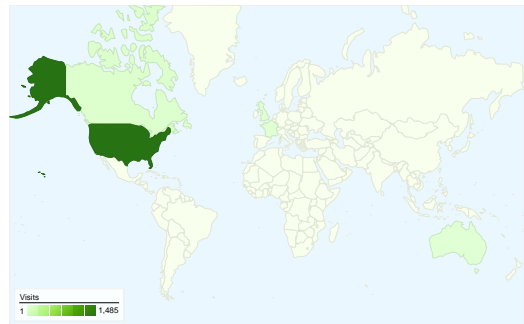

Site Usage

1,566 Visits

61.11% Bounce Rate

3,464 Pageviews

00:03:54 Avg. Time on Site

2.21 Pages/Visit

43.04% % New Visits

Visitors Overview

Visitors
744

Map Overlay world

Traffic Sources Overview

- **Referring Sites**
837 (53.45%)
- **Direct Traffic**
369 (23.56%)
- **Search Engines**
360 (22.99%)

Content Overview

Pages	Pageviews	% Pageviews
/	1,477	42.64%
/ndtowers.html	279	8.05%
/bimimis.html	157	4.53%
/media/videos/winchsesh01/	151	4.36%
/sstowers.html	144	4.16%

All traffic sources sent a total of 1,566 visits

-  **23.56%** Direct Traffic
-  **53.45%** Referring Sites
-  **22.99%** Search Engines

Top Traffic Sources

Sources	Visits	% visits	Keywords	Visits	% visits
(direct) ((none))	369	23.56%	nvs speakers	13	3.61%
wakelv.com (referral)	368	23.50%	las vegas wakeboarding	11	3.06%
google (organic)	249	15.90%	wake towers	9	2.50%
wakeworld.com (referral)	229	14.62%	wakeboard las vegas	9	2.50%
mycontactform.com (referral)	93	5.94%	new dimension towers	8	2.22%

1,566 visits came from 24 countries/territories

Site Usage						
Visits	Pages/Visit	Avg. Time on Site	% New Visits	Bounce Rate		
1,566 % of Site Total: 100.00%	2.21 Site Avg: 2.21 (0.00%)	00:03:54 Site Avg: 00:03:54 (0.00%)	43.10% Site Avg: 43.04% (0.15%)	61.11% Site Avg: 61.11% (0.00%)		
Country/Territory	Visits	Pages/Visit	Avg. Time on Site	% New Visits	Bounce Rate	
United States	1,485	2.21	00:04:02	40.20%	61.21%	
Canada	34	2.88	00:01:05	97.06%	52.94%	
France	7	1.14	00:00:04	85.71%	85.71%	
United Kingdom	6	2.50	00:07:15	100.00%	33.33%	
Australia	5	1.40	00:00:04	100.00%	80.00%	
Germany	4	1.25	00:00:05	75.00%	75.00%	
Portugal	3	1.67	00:00:07	100.00%	66.67%	
Hong Kong	3	2.67	00:04:59	100.00%	33.33%	
Netherlands	2	1.50	00:00:05	100.00%	50.00%	
Italy	2	2.50	00:00:16	100.00%	50.00%	