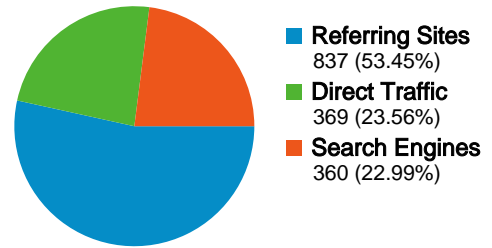

Site Usage

1,566 Visits

61.11% Bounce Rate

3,464 Pageviews

00:03:54 Avg. Time on Site

2.21 Pages/Visit

43.04% % New Visits

Visitors Overview

744 people visited this site

-  **1,566** Visits
-  **744** Absolute Unique Visitors
-  **3,464** Pageviews
-  **2.21** Average Pageviews
-  **00:03:54** Time on Site
-  **61.11%** Bounce Rate
-  **43.10%** New Visits

All traffic sources sent a total of 1,566 visits

-  **23.56%** Direct Traffic
-  **53.45%** Referring Sites
-  **22.99%** Search Engines

Top Traffic Sources

Sources	Visits	% visits	Keywords	Visits	% visits
(direct) ((none))	369	23.56%	nvs speakers	13	3.61%
wakelv.com (referral)	368	23.50%	las vegas wakeboarding	11	3.06%
google (organic)	249	15.90%	wake towers	9	2.50%
wakeworld.com (referral)	229	14.62%	wakeboard las vegas	9	2.50%
mycontactform.com (referral)	93	5.94%	new dimension towers	8	2.22%

1,566 visits came from 24 countries/territories

Site Usage						
Visits	Pages/Visit	Avg. Time on Site	% New Visits	Bounce Rate		
1,566 % of Site Total: 100.00%	2.21 Site Avg: 2.21 (0.00%)	00:03:54 Site Avg: 00:03:54 (0.00%)	43.10% Site Avg: 43.04% (0.15%)	61.11% Site Avg: 61.11% (0.00%)		
Country/Territory	Visits	Pages/Visit	Avg. Time on Site	% New Visits	Bounce Rate	
United States	1,485	2.21	00:04:02	40.20%	61.21%	
Canada	34	2.88	00:01:05	97.06%	52.94%	
France	7	1.14	00:00:04	85.71%	85.71%	
United Kingdom	6	2.50	00:07:15	100.00%	33.33%	
Australia	5	1.40	00:00:04	100.00%	80.00%	
Germany	4	1.25	00:00:05	75.00%	75.00%	
Portugal	3	1.67	00:00:07	100.00%	66.67%	
Hong Kong	3	2.67	00:04:59	100.00%	33.33%	
Netherlands	2	1.50	00:00:05	100.00%	50.00%	
Italy	2	2.50	00:00:16	100.00%	50.00%	